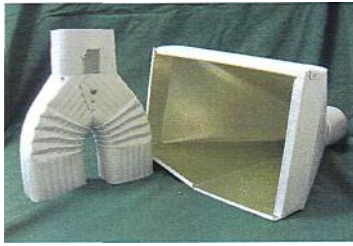

Y DIVERTERS
2x3 and 3x4 ~ Each
3x4 (not shown)

CONDUCTOR HEAD
3" and 4" ~ Each 3"
(not shown)