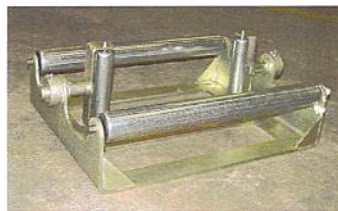

MINI COIL CRADLE
One Size works for both 5" and 6" coil