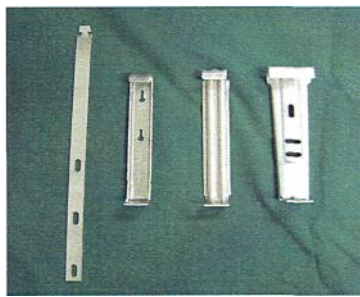

HIDDEN HANGERS WITH SCREW

5" Economy Hanger w/Screw ~ 1,000/Box

5" Hanger w/Screw ~ 500/Box

5" Supreme Hanger w/Screw ~ 400/Box

CLEAN SWEEP 40,
7.5' pcs.

TRUGUARD SYSTEM
13.5" Panel w/Bracket
Available In:
Black
Forest
Mocha
Musket
Pewter
Terratone
White

NO CLIP HIDDEN HANGERS

T-Strap for Hang-Tite

5" Hang-Tite Hanger No Clip ~ 1,000/Box

5" No Clip Hidden Hanger ~ 1400/Box

5" Supreme No Clip ~ 700/Box (6" not shown)

GUTTER RX 5" - 50, 6'
pcs. (white and dk. bronze only)