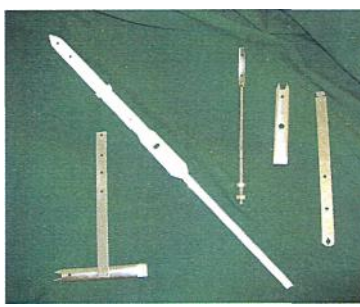

Rod & Nut with Vampire -100/Box
T-Strap - 100/BoxPage5

VAMPIRE HANGERS
5" Vampire Hanger - 100/Box (6" not shown)

5" Wrap Around Hanger - 100/ Box (6" not shown)