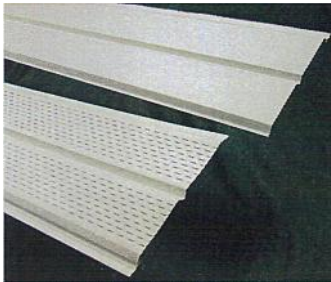

SOFFIT
Solid and Vented 10" - 10/Box

Solid and Vented 12" ~ 10/Box
(not shown)

Triple Four Solid, Vented &