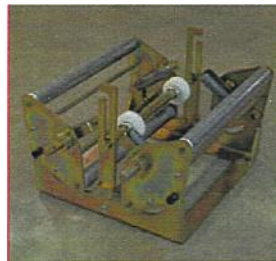

Solid and Vented 12" ~ 10/Box
(not shown)

Full Coil Cradle
Machine or floor mount