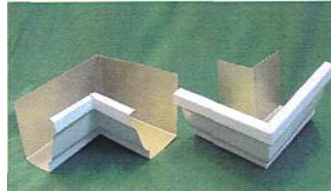

Products

GUTTER COIL
.027x11.75"
.032x11.75"
.032x15"

DOWNSPOUT
2x3 ~100'/Box
3x4~100'/Box 4x5 ~
60'/Box (not shown)

ELBOWS
2x3 A ~ 36/Box
2x3 B ~ 36/Box
3x4 A ~ 20/Box
3x4 B~ 18/Box
4x5 A ~ 9/Box (not shown)
4x5 B ~ 9/Box (not shown)

BOX MITRES
5" ~ 20/Box
6" ~ 20/Box (not shown)

STRIP MITRES
90 Degree 5" and 6" ~ 20/Box

45 Degree Bay Window 5" and
6" ~ 20/Box (not shown)

STRAIGHT PIPE BANDS
~ 100/Box (all colors)

DIAMOND PIPE BANDS
~ 100/Box
(white, brown, clay and wicker)